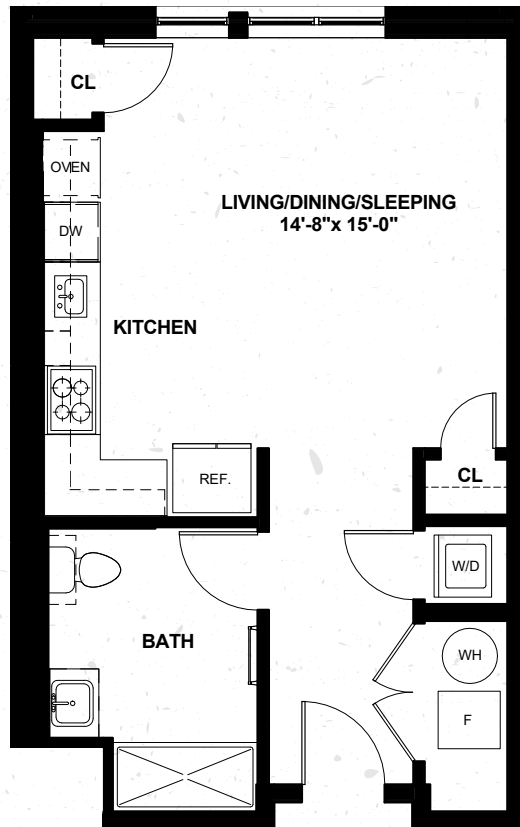

145 FRONT

AT CITY SQUARE

S3H

STUDIO

ONE BATH

514 Sq. Ft.

FLOOR 2

APARTMENT #