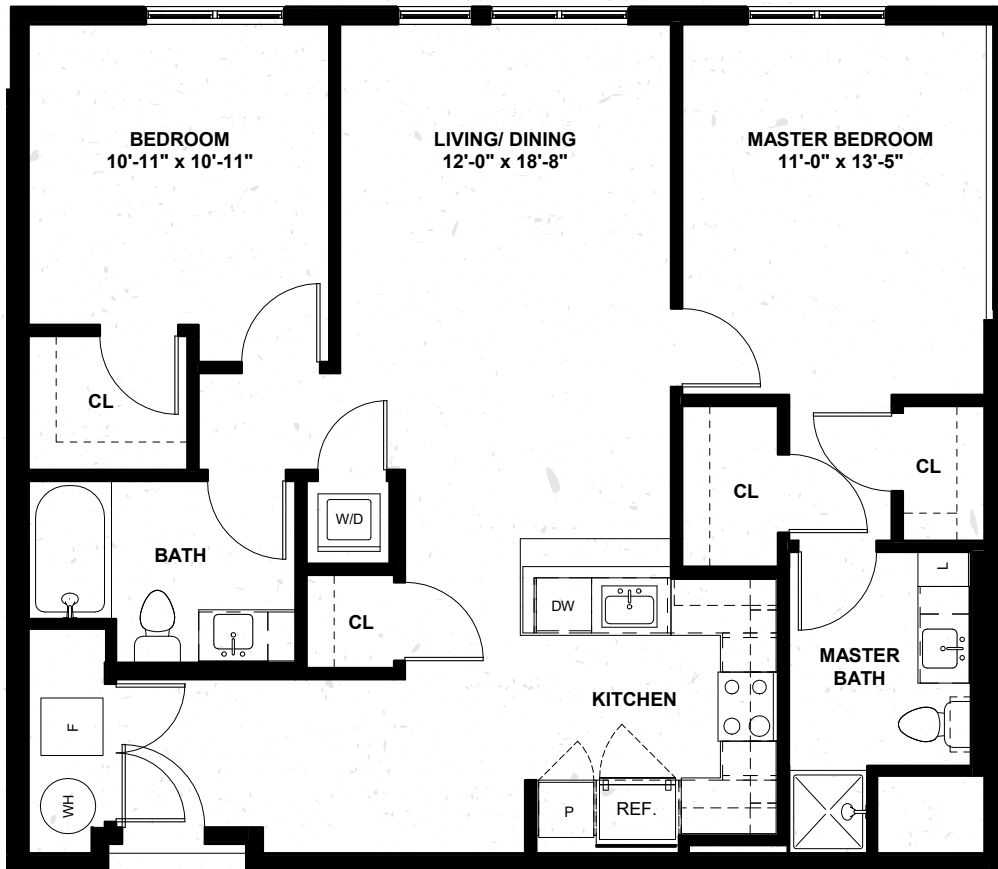

145 FRONT

AT CITY SQUARE

B12

TWO BED

TWO BATH

1,086 Sq. Ft.

APARTMENT #

STARTS AT

DATE AVAILABLE

145 Front Street, Worcester, MA 01608 | 774.420.2207 | 145FrontApartments.com

Square footage displayed is approximate and may vary slightly. Rental rates, availability, lease terms, deposits, apartment features, and specials are subject to change without notice. Details and dimensions may differ from actual plans. Balconies available on select apartments.