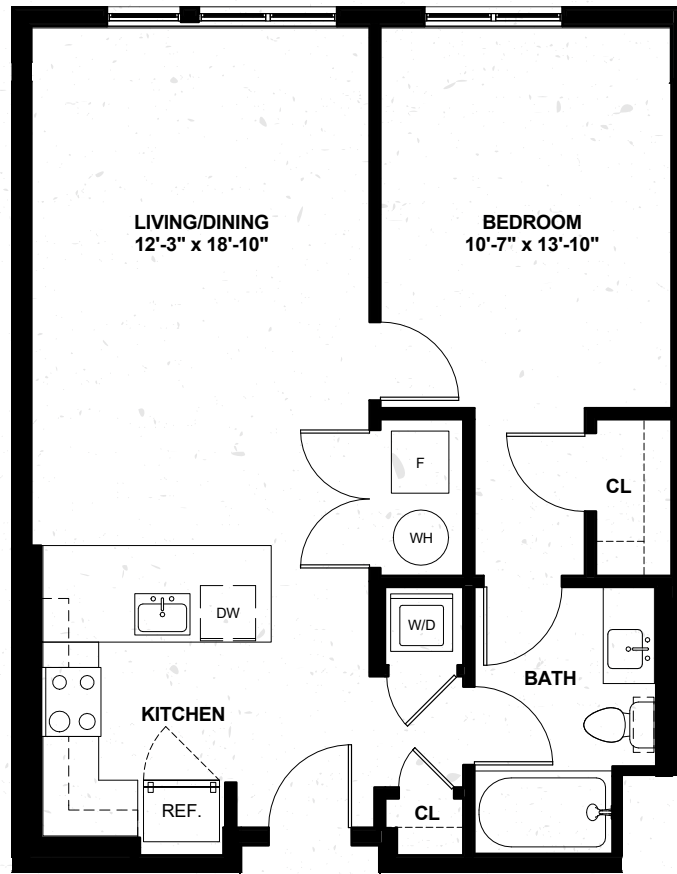

145 FRONT

AT CITY SQUARE

A9

ONE BED

ONE BATH

732 Sq. Ft.

FLOORS 1-5

APARTMENT #

STARTS AT

DATE AVAILABLE

145 Front Street, Worcester, MA 01608 | 774.420.2207 | 145FrontApartments.com

Square footage displayed is approximate and may vary slightly. Rental rates, availability, lease terms, deposits, apartment features, and specials are subject to change without notice. Details and dimensions may differ from actual plans. Balconies available on select apartments.