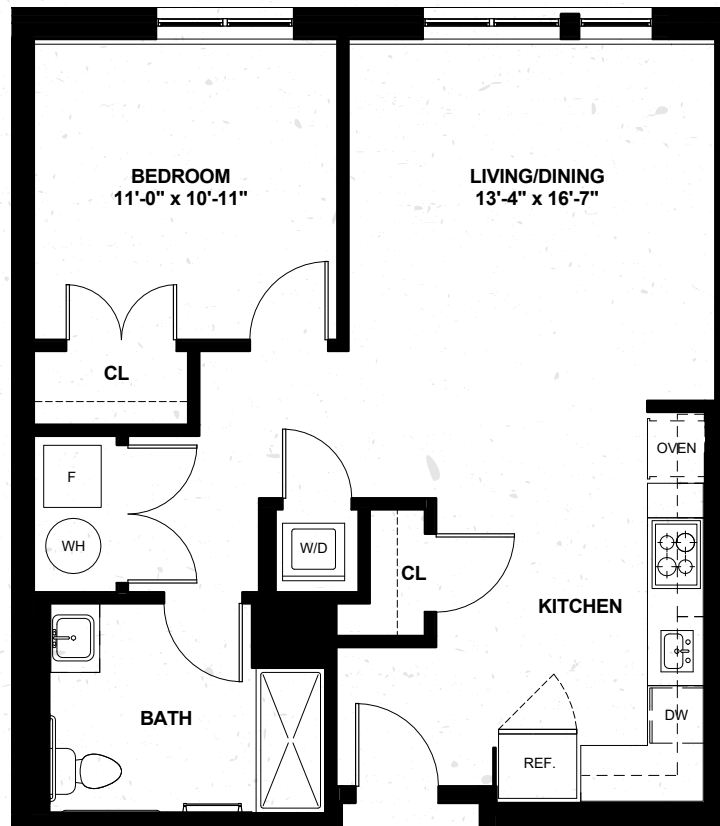

145 FRONT

AT CITY SQUARE

ASH

ONE BED

ONE BATH

732 Sq. Ft.

FLOORS 1-5

APARTMENT #

STARTS AT

DATE AVAILABLE

145 Front Street, Worcester, MA 01608 | 774.420.2207 | 145FrontApartments.com

Square footage displayed is approximate and may vary slightly. Rental rates, availability, lease terms, deposits, apartment features, and specials are subject to change without notice. Details and dimensions may differ from actual plans. Balconies available on select apartments.