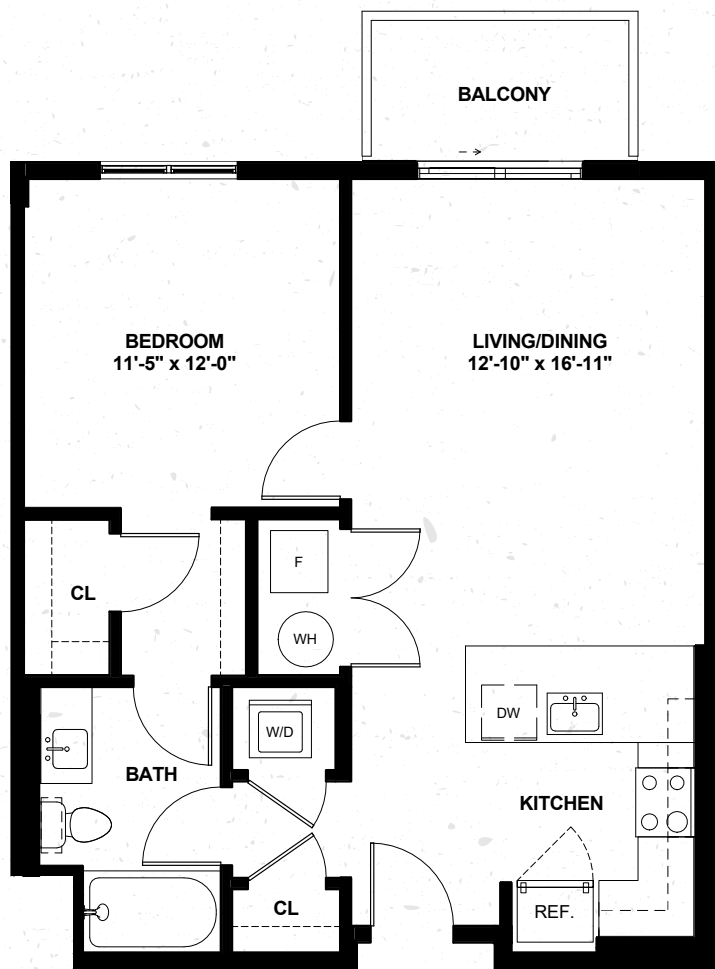

145 FRONT

AT CITY SQUARE

A7

ONE BED

ONE BATH

722 Sq. Ft.

FLOORS 1-5

APARTMENT #