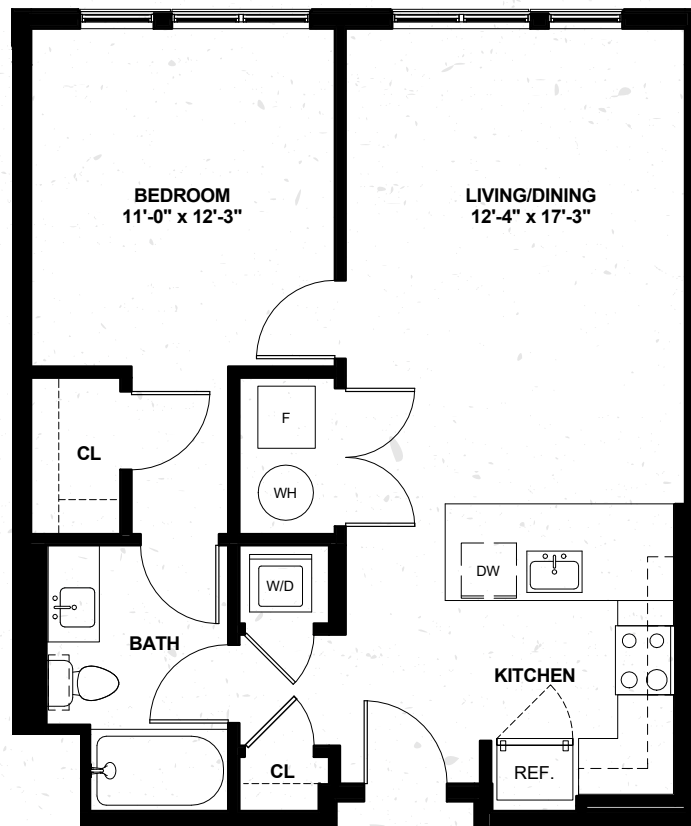

145 FRONT

AT CITY SQUARE

A6

ONE BED

ONE BATH

705 Sq. Ft.

FLOOR 5

APARTMENT #