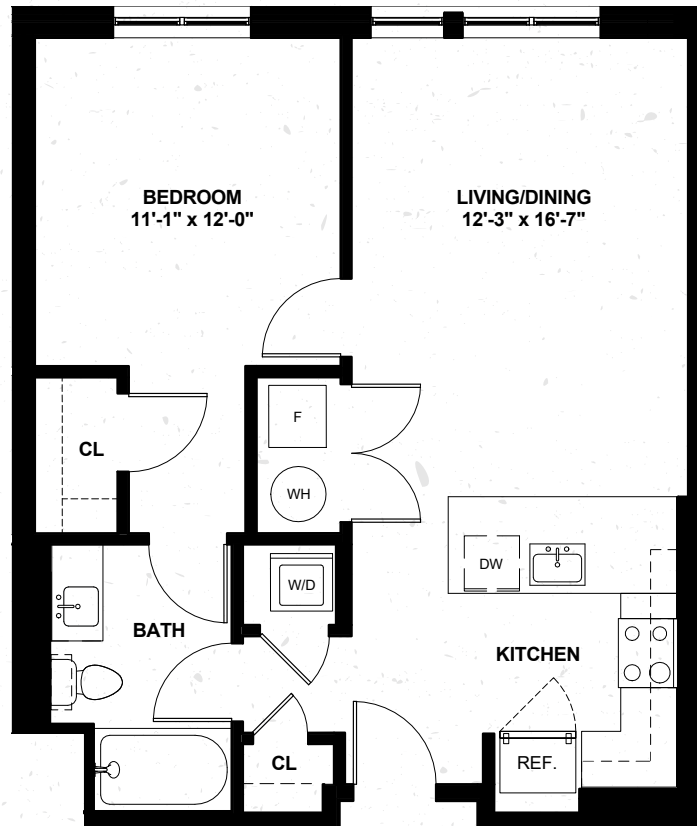

145 FRONT

AT CITY SQUARE

A5

ONE BED

ONE BATH

704 Sq. Ft.

APARTMENT #

STARTS AT

DATE AVAILABLE

145 Front Street, Worcester, MA 01608 | 774.420.2207 | 145FrontApartments.com

Square footage displayed is approximate and may vary slightly. Rental rates, availability, lease terms, deposits, apartment features, and specials are subject to change without notice. Details and dimensions may differ from actual plans. Balconies available on select apartments.