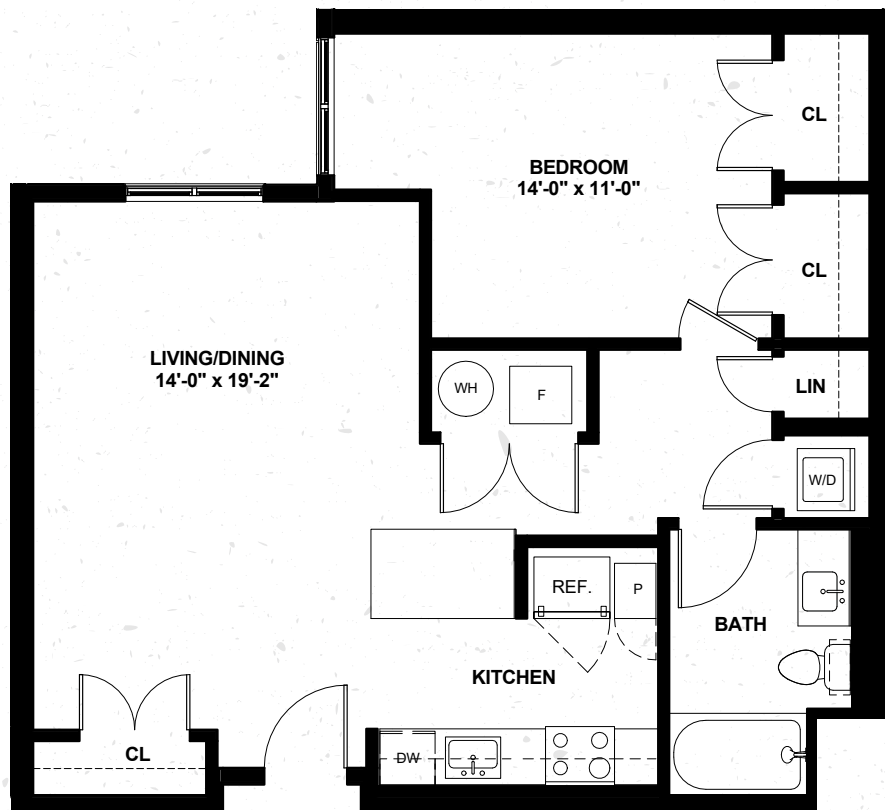

# 145 FRONT

AT CITY SQUARE

## A14

ONE BED

ONE BATH

810 Sq. Ft.

APARTMENT #

STARTS AT

DATE AVAILABLE

145 Front Street, Worcester, MA 01608 | 774.420.2207 | 145FrontApartments.com