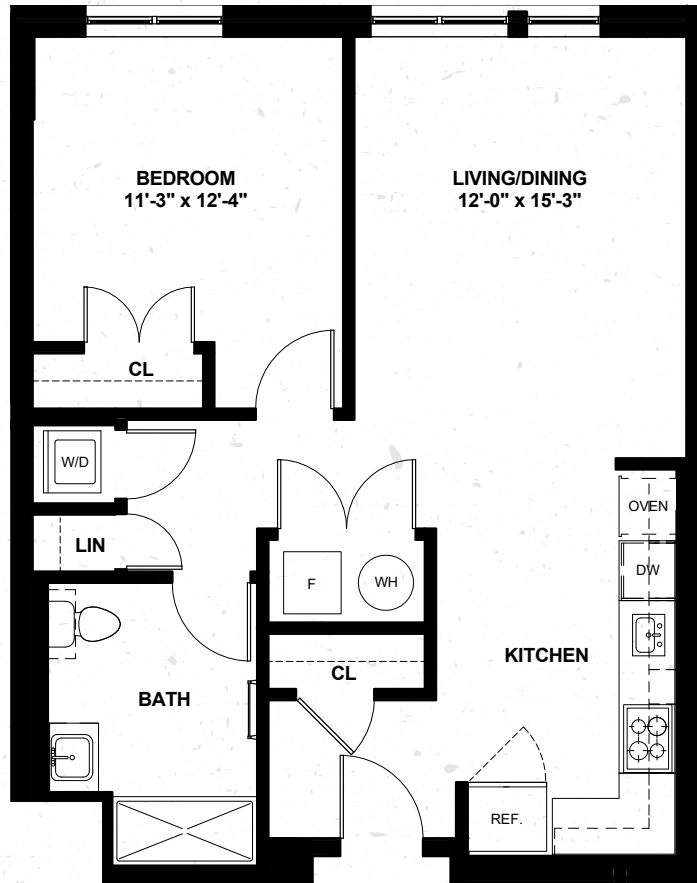

145 FRONT

AT CITY SQUARE

A12H

ONE BED

ONE BATH

753 Sq. Ft.

FLOORS 1-4

APARTMENT #

STARTS AT

DATE AVAILABLE

145 Front Street, Worcester, MA 01608 | 774.420.2207 | 145FrontApartments.com

Square footage displayed is approximate and may vary slightly. Rental rates, availability, lease terms, deposits, apartment features, and specials are subject to change without notice. Details and dimensions may differ from actual plans. Balconies available on select apartments.